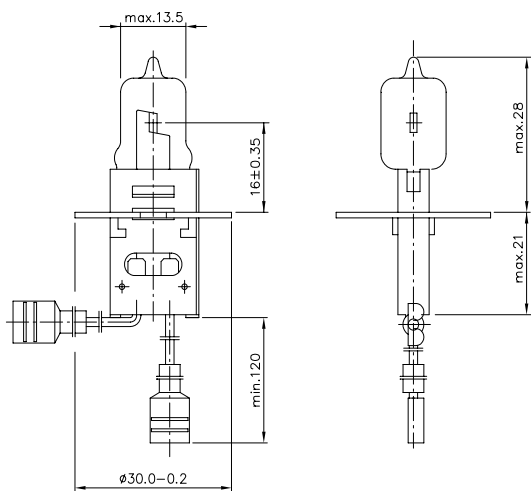

Airfield Halogen Prefocus

	Type 6130 LL 6,6A 45W PK30d female
	Ordering - No. 9230 181 85931
Product description	Halogen Airfield Lamp with prefocus base
Features	high and constant lumen output, long lifetime, excellent optical adjustment, cement free prefocus base
Applications	Approach and threshold lights, Runway and taxiway lights, Stopbar and touch-down zone light visual approach slope indicator systems (e.g. PAPI) Airport signs

Technical Details

Rated current (A)	6,6
Wattage (W)	45 W ± 10 %
Luminous flux (Lm)	800 lm ± 10 %
Lumen maintenance	min. 95 % after 1500 h
Average lifetime (hours)	2000
Base	PK30d
Cable connector	flat female according DIN 46247
Cable length (mm)	min. 120
Maximum Overall Length (mm)	max. 49
Bulb Diameter (mm)	max. 13,5
Light Center Length (mm)	16,0 +/-0,35
Maximum allowed cable temperature (°C)	250
Maximum allowed pinch temperature (°C)	350
Filament Type	C8
Burning Position	S90
Chromaticity	within white boundaries
Packaging quantity	100 pcs.
Environmental remark	 Product don't contain lead or mercury and is conform with Directive 2002/95/EC "Restriction of the use of certain hazardous substances in electrical and electronic equipment".

Drawing (in mm)

valid from	31.03.2011—V6—PN11/0085
replace for	28.10.2010
file	9230/181/85900100.pub